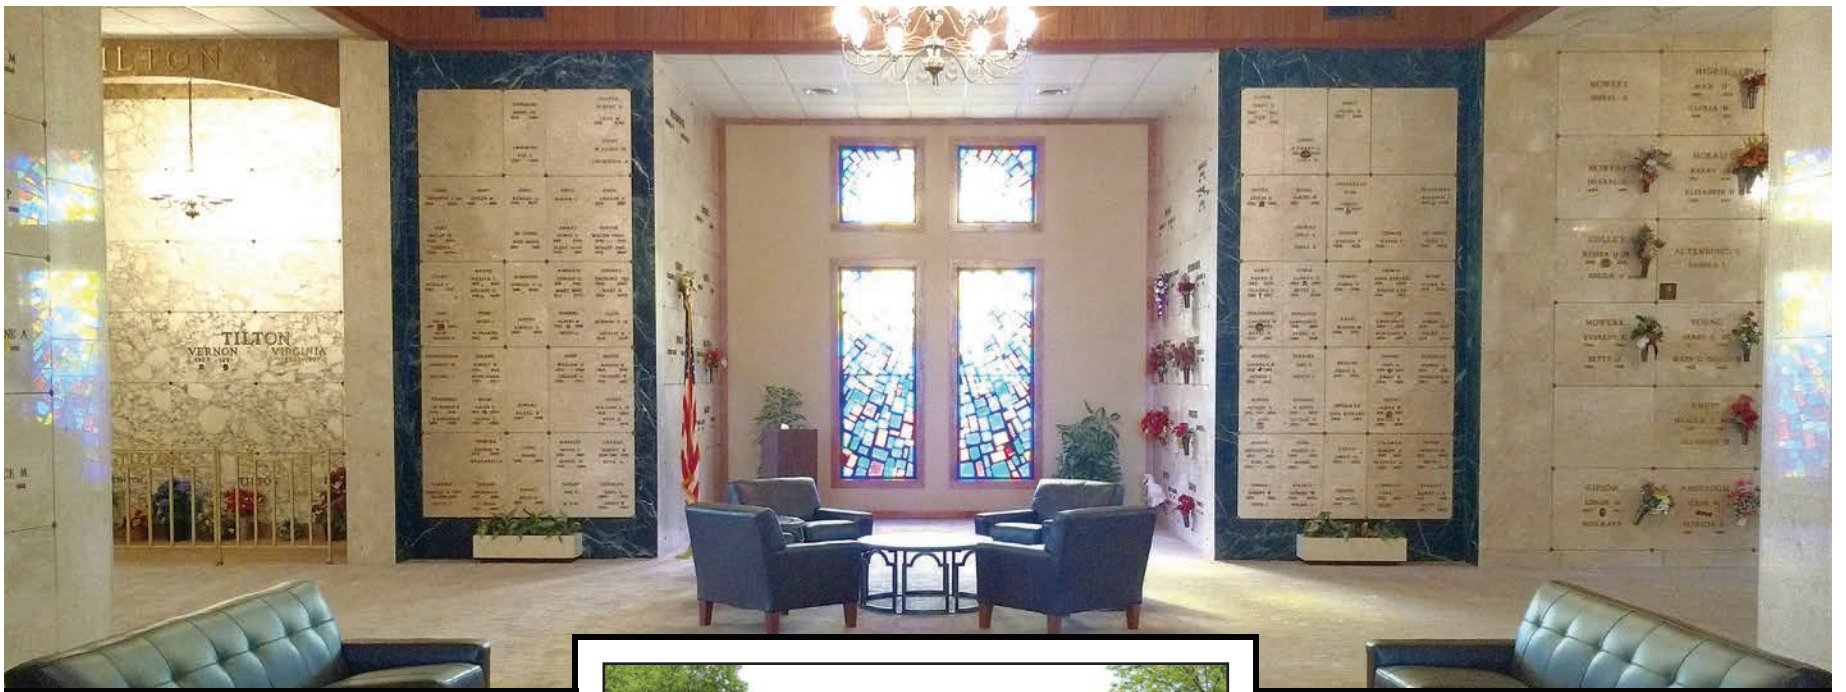

Memorial Park Cemetery
 MAUSOLEUMS - EST. 1929 - MERCHANDISE

3000 Harding Hwy., Lima, OH
 (Next to the Allen County Fairgrounds)

Come See Our NEW Mausoleum

Phase 1
Completed

Our Third
Mausoleum

0% INTEREST
Monthly Payments
As Low As \$49.00
(no credit check)

**Don't Miss Out On These Savings.
 Lock-In Your Price and Location, Today!**

\$150 OFF	\$250 OFF	\$500 OFF
Cremation Niche in S.M.C.	Single Crypt in S.M.C.	Double Crypt in S.M.C.
Prearrangement Only	Prearrangement Only	Prearrangement Only
Expires - 6/15/18	Expires - 6/15/18	Expires - 6/15/18

*** DOUBLE YOUR SAVINGS IF PAID-IN-FULL***

We're excited to announce the first phase of our new mausoleum is finished. We invite you to stop out and see for yourself how beautiful and unique this building is. Above ground entombment provides families comfort in knowing their loved ones are protected in a clean, dry, easy-to-locate, permanent structure. Keeping with tradition, we have included all charges into one low price with our New Mausoleum; e.g. bronze name plaque, memorial service at the Cemetery, entombment charges, and final date completion in the future. Your family will be grateful in knowing your arrangements are made and paid for ahead of time. Save even more when purchasing your casket from our Cemetery. We offer a variety of wood and metal caskets to fit any budget. When it is needed, we have it delivered directly to the funeral home of your choice, it's that easy.

Newly Remodeled Indoor Mausoleum

While you're here, be sure to see our newly renovated indoor chapel mausoleum. With more families asking to have their services held in this beautiful building, we knew it was time to update. Updates include: All new plush carpet, soft leather chairs and couches,